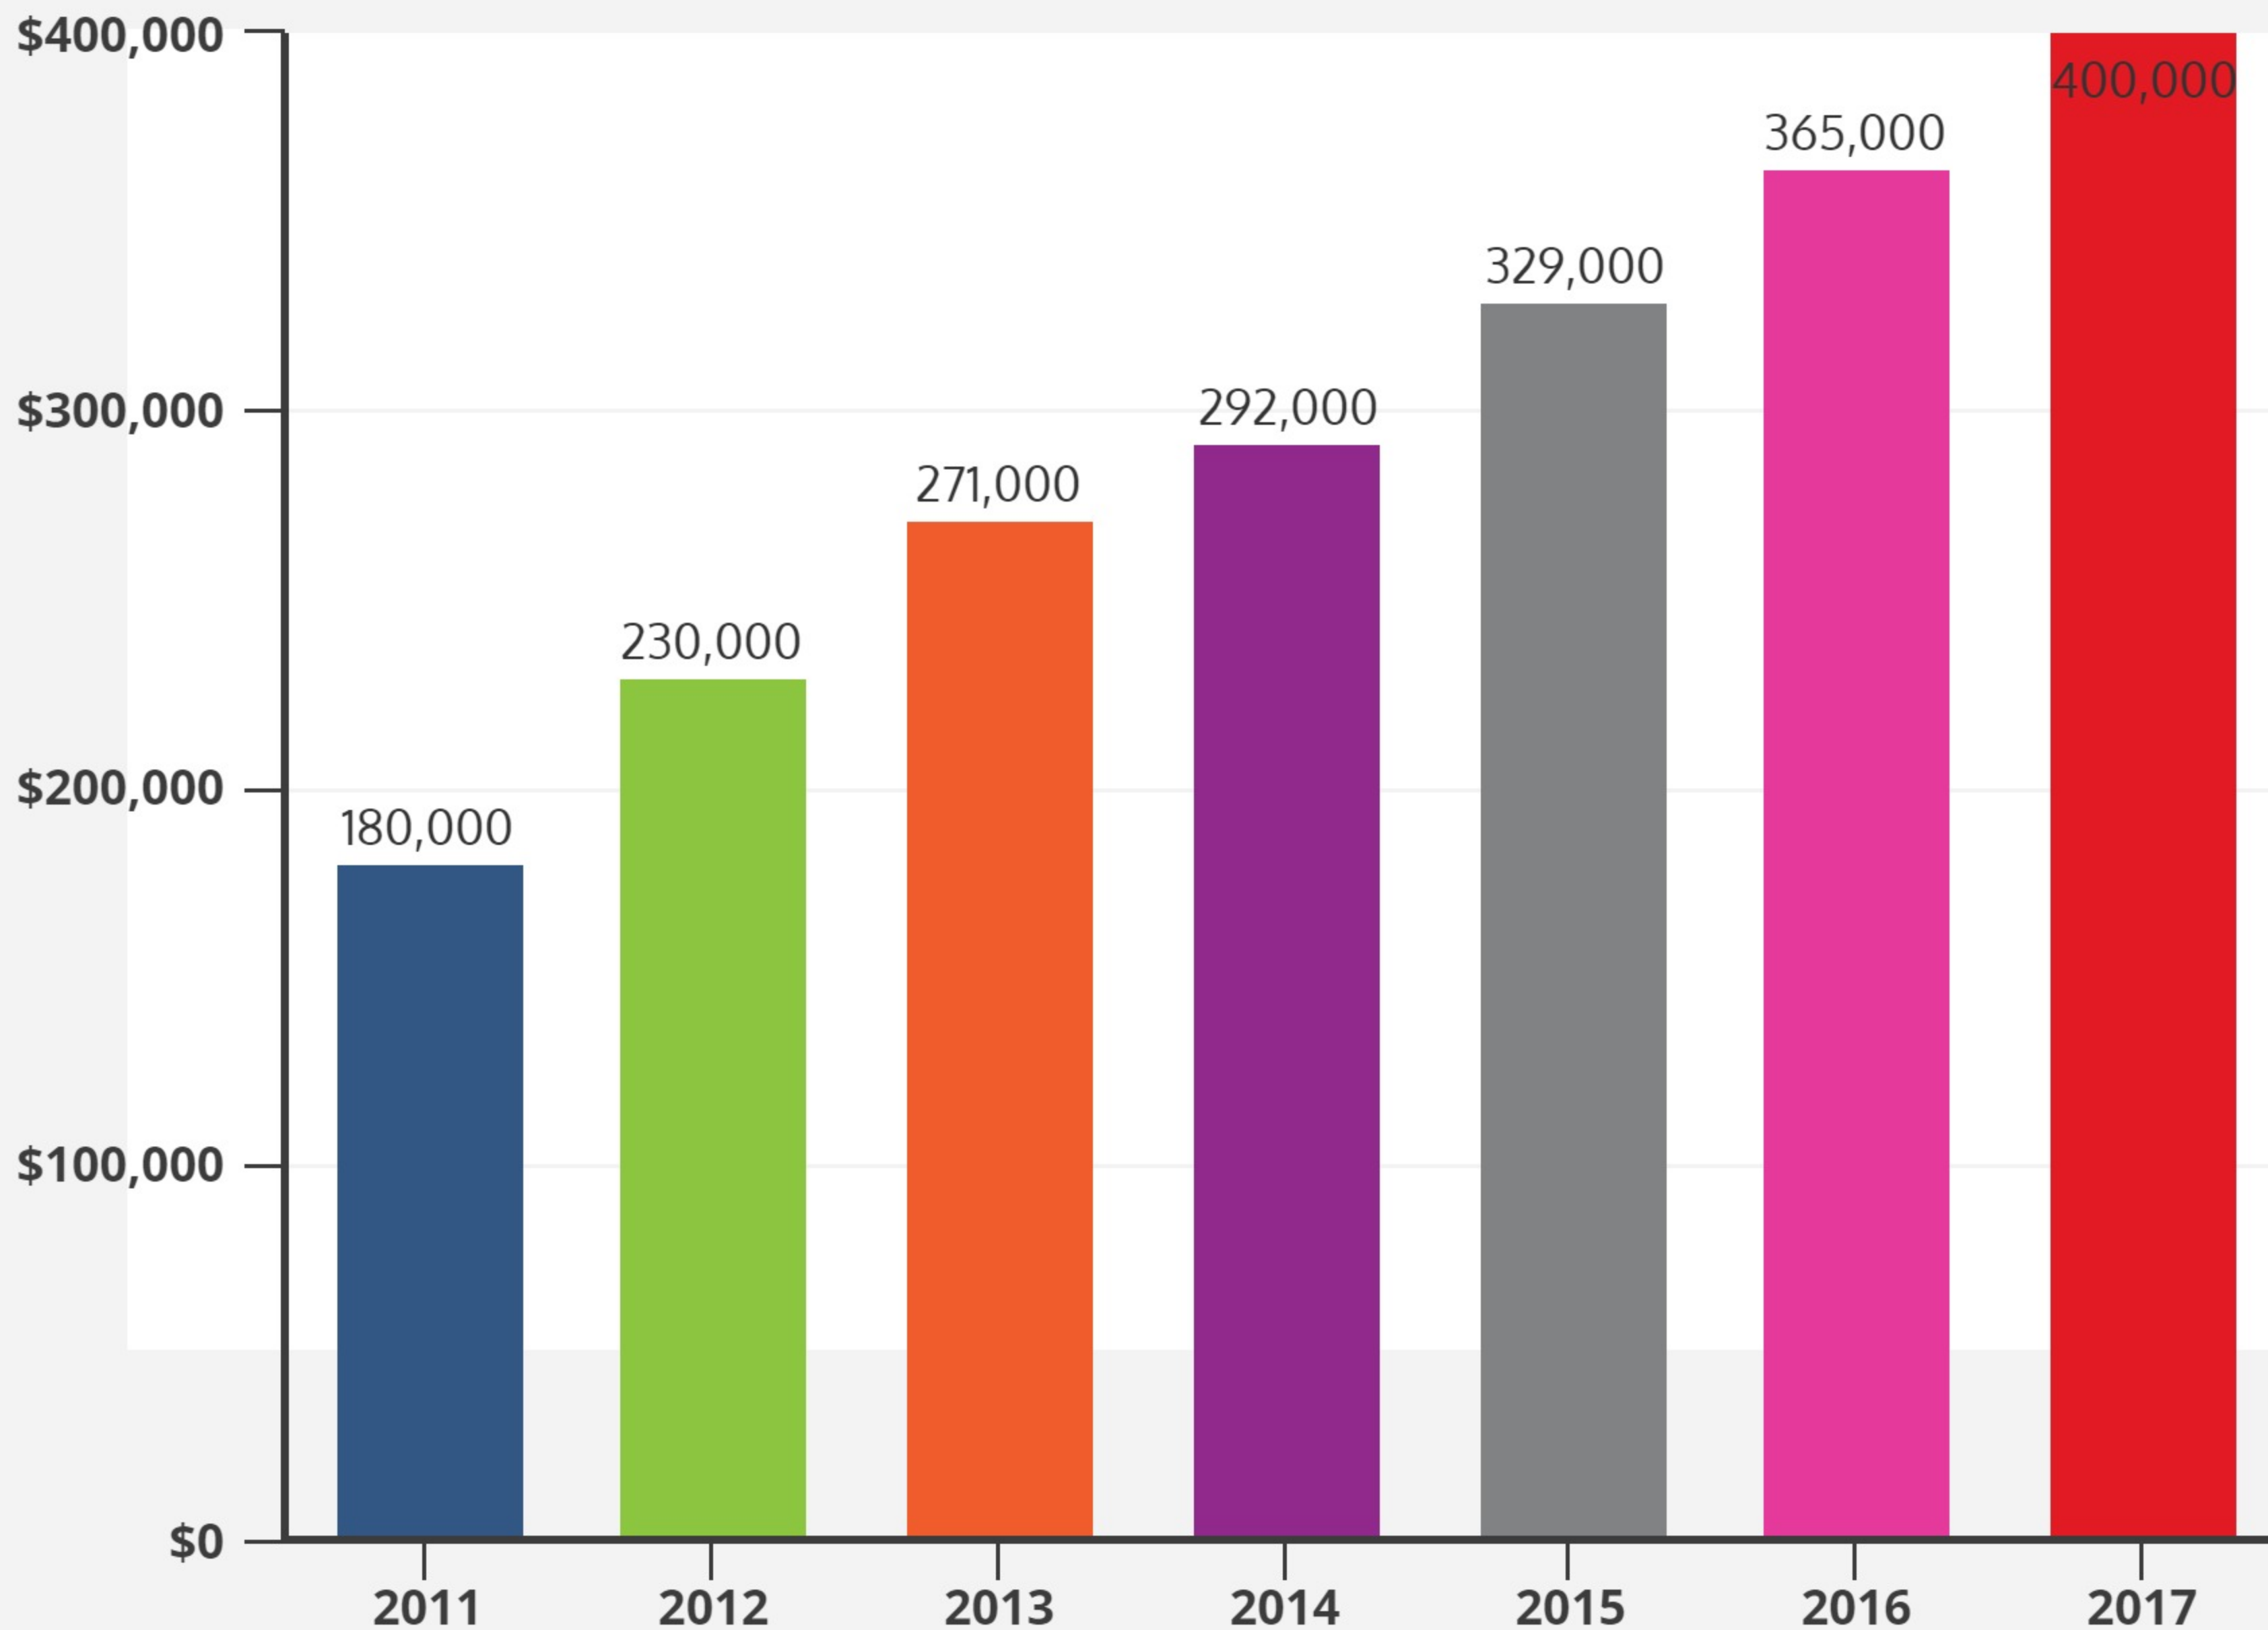

Residential Homes Bend Median Sold Price Under 1 Acre-4th Quarter

All reports presented are based on data supplied by the Central Oregon MLS. Neither the Association nor its MLS guarantees or is in anyway responsible for its accuracy. Data maintained by the Association or its MLS may not reflect all real estate activities in the market. Information deemed reliable but not guaranteed.