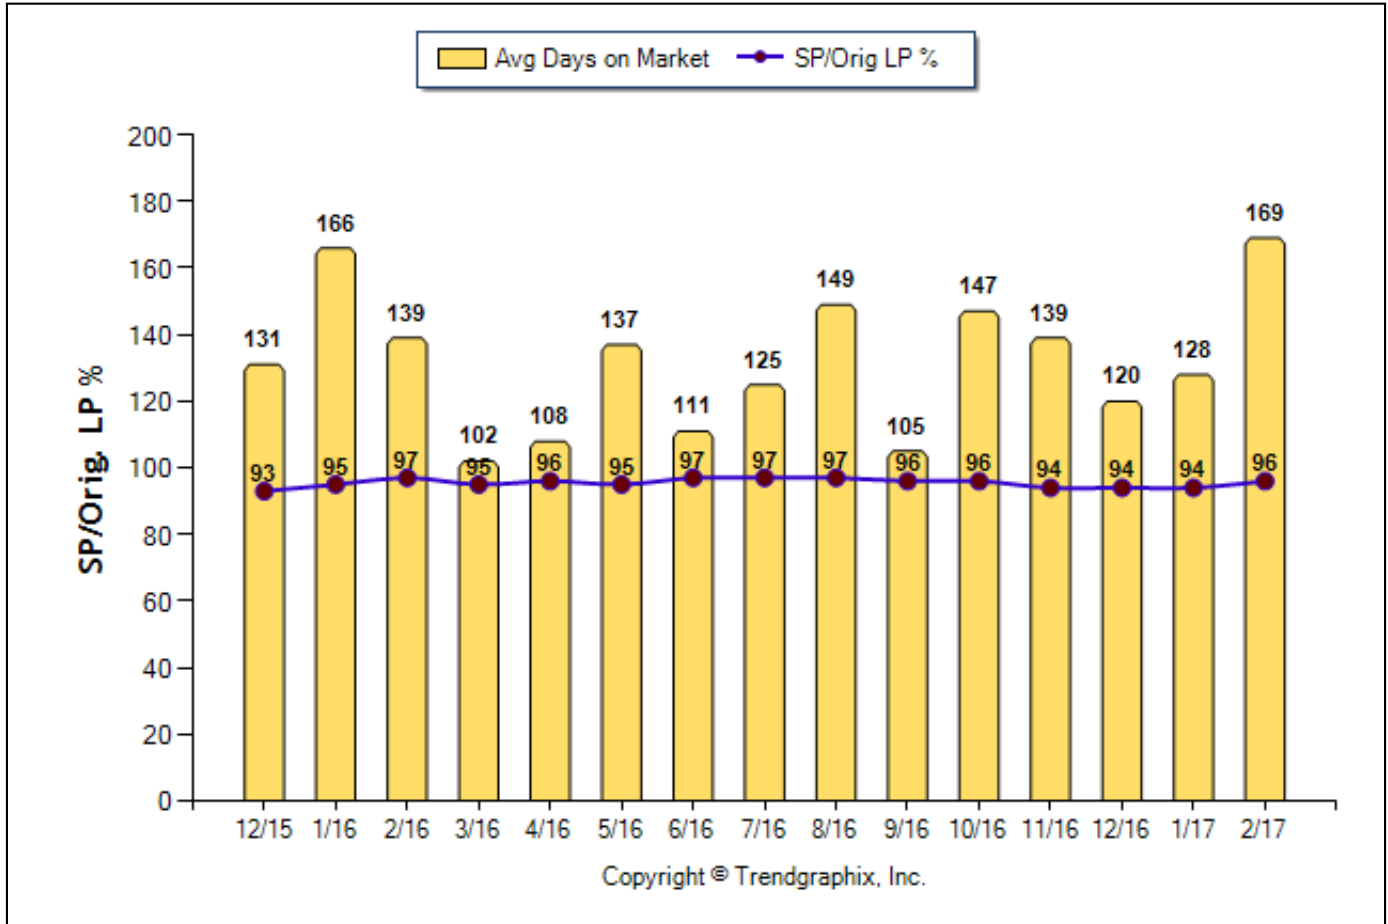

Price Range: \$0 - No Limit

SQFT Range: 0 - 2399

Bedrooms: 0 - No Limit

Baths: 0 - No Limit

Year Built: 0 - No Limit

Avg Days On Market & SP/Orig LP % (Dec. 2015 - Feb. 2017)

Location: Crook County

Property Types: All Residential Prop - All Property Statuses - All Lot Sizes

Price Range: \$0 - No Limit

SQFT Range: 0 - 2399

Bedrooms: 0 - No Limit

Baths: 0 - No Limit

Year Built: 0 - No Limit

Average Price of For Sale and Sold (Dec. 2015 - Feb. 2017)

Location: Crook County

Property Types: All Residential Prop - All Property Statuses - All Lot Sizes