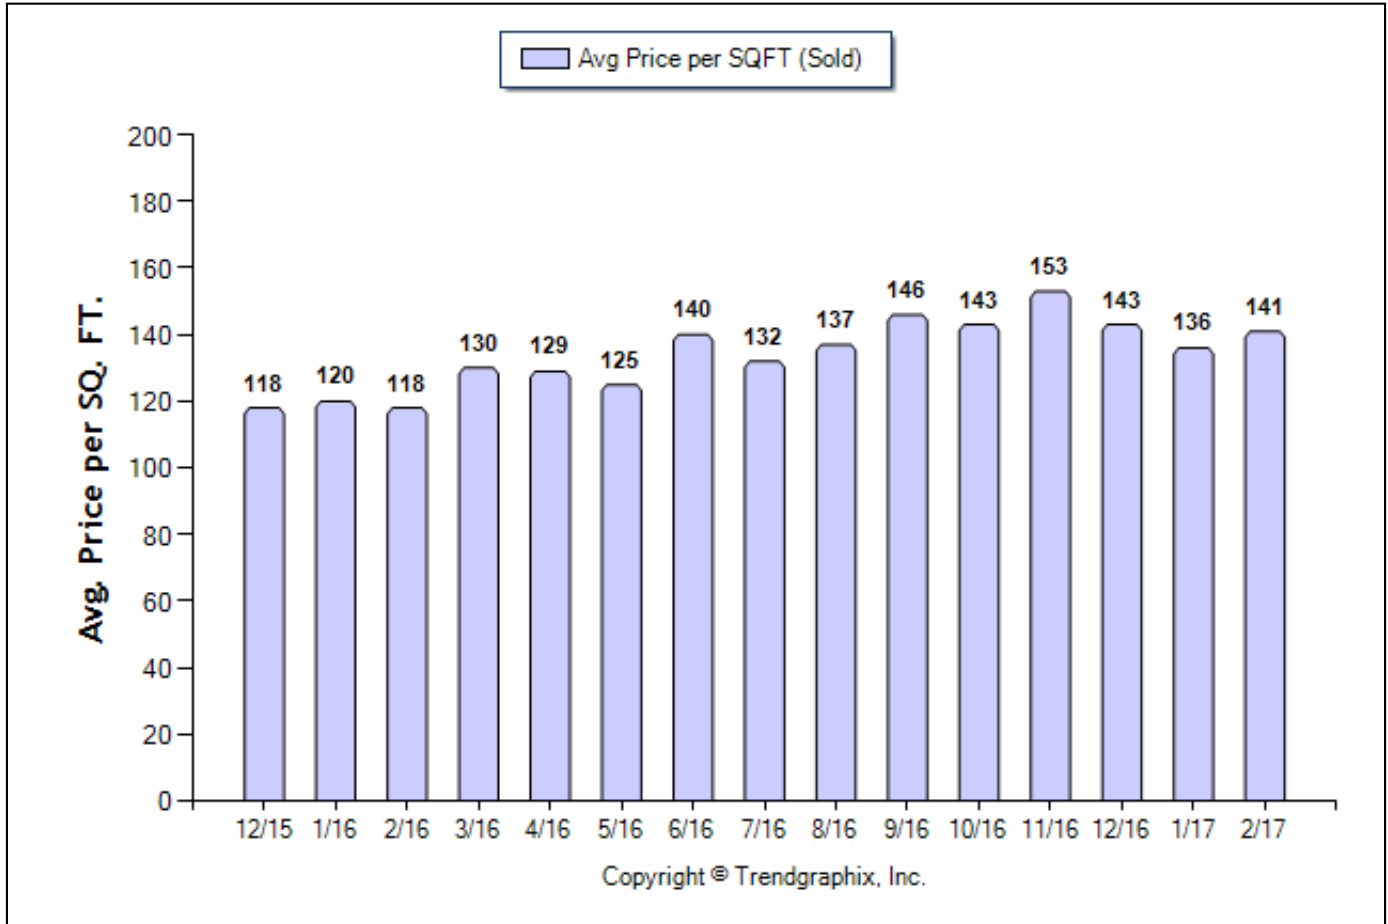

Location: Crook County

Property Types: All Residential Prop - All Property Statuses - All Lot Sizes

Price Range: $0 - No Limit

SQFT Range: 0 - 2399

Bedrooms: 0 - No Limit

Baths: 0 - No Limit

Year Built: 0 - No Limit

Average Price per SQFT (Sold) (Dec. 2015 - Feb. 2017)