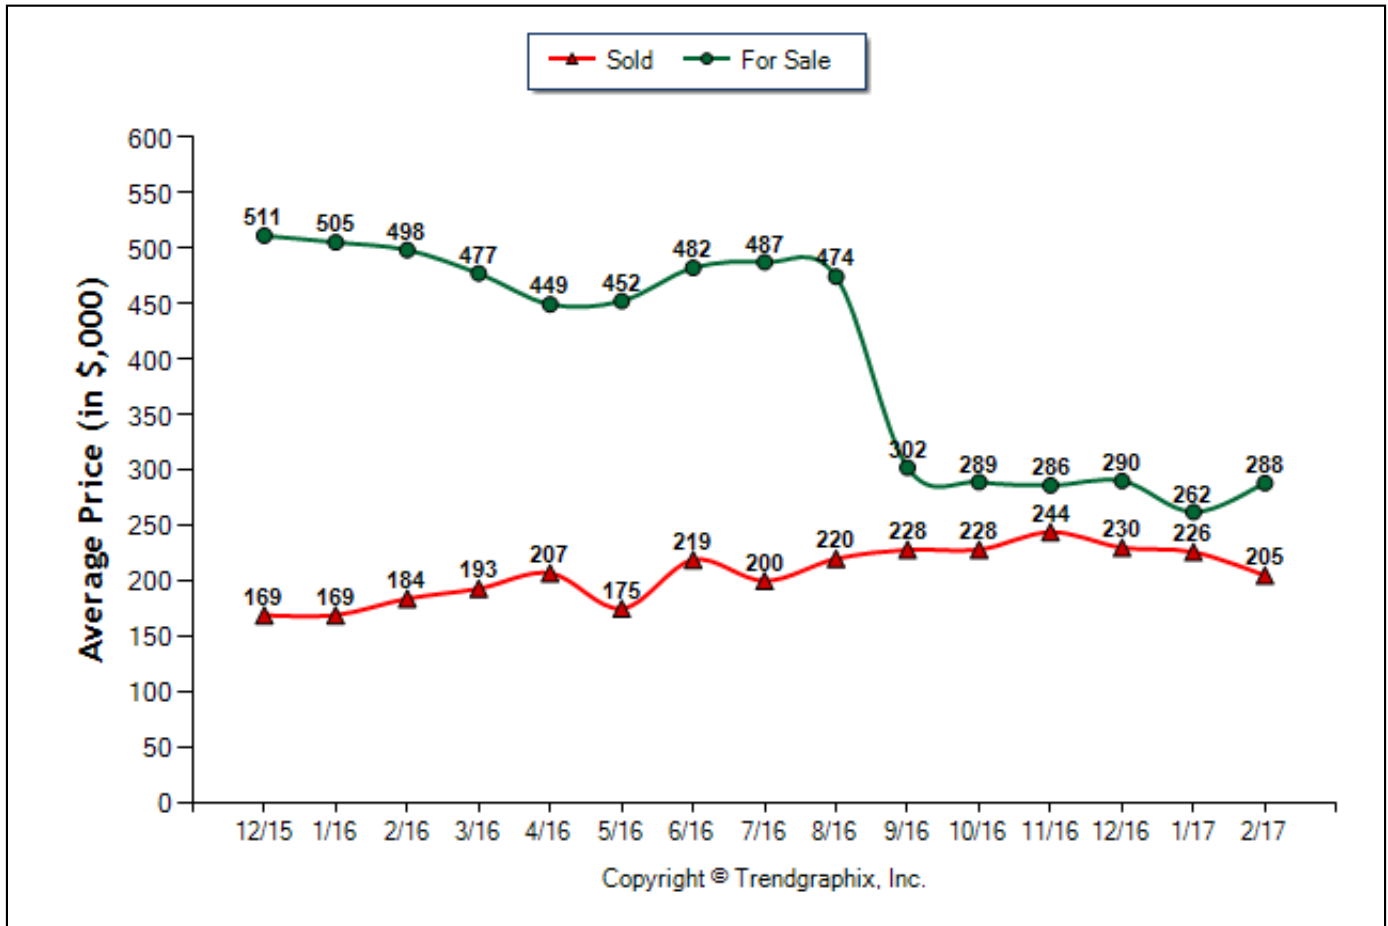

Price Range: \$0 - No Limit

SQFT Range: 0 - 2399

Bedrooms: 0 - No Limit

Baths: 0 - No Limit

Year Built: 0 - No Limit

Average Price of For Sale and Sold (Dec. 2015 - Feb. 2017)

Location: Crook County

Property Types: All Residential Prop - All Property Statuses - All Lot Sizes