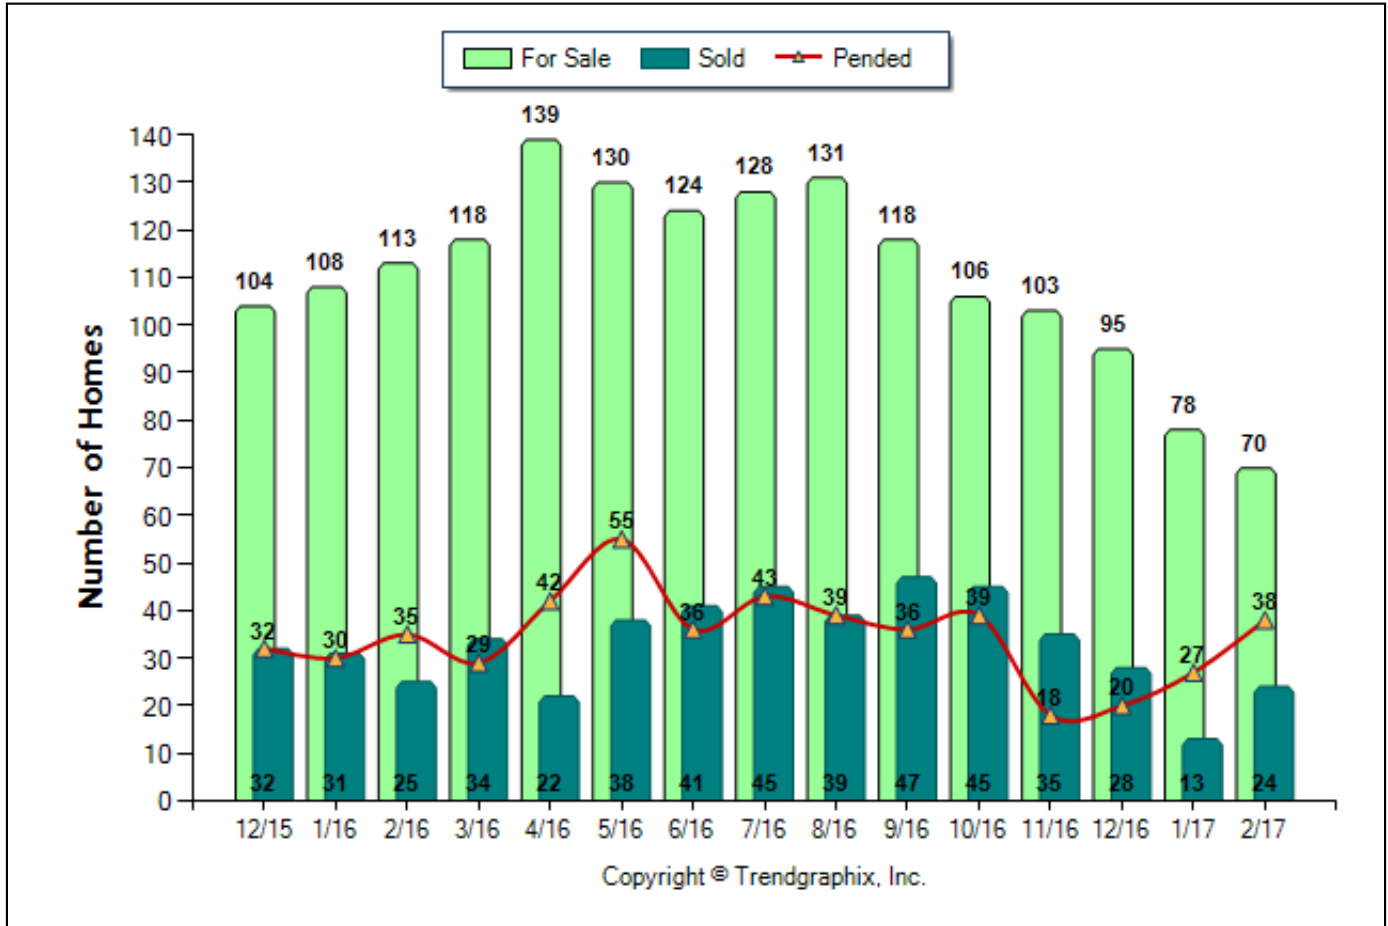

Number of Homes For Sale vs. Sold vs. Pended (Dec. 2015 - Feb. 2017)

Location: Crook County

Property Types: All Residential Prop - All Property Statuses - All Lot Sizes

Price Range: \$0 - No Limit

SQFT Range: 0 - 2399

Price Range: \$0 - No Limit

SQFT Range: 0 - 2399

Bedrooms: 0 - No Limit

Baths: 0 - No Limit

Year Built: 0 - No Limit

Avg Days On Market & SP/Orig LP % (Dec. 2015 - Feb. 2017)

Location: Crook County

Property Types: All Residential Prop - All Property Statuses - All Lot Sizes